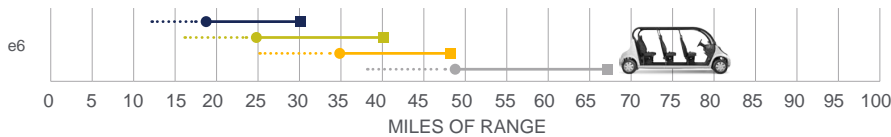

SMART POWER TO MOVE YOU

Whether you travel just a few miles or drive all day, Polaris® GEM® offers versatile battery and charging options to meet your range requirements and ensure your GEM® will always be ready to move when you need it.

FLOODED ELECTROLYTE	DISTANCE MAINTENANCE FREE	LITHIUM-ION 8.9 KWH	LITHIUM-ION 12.4 KWH
Value battery requires regular maintenance	For increased distance, especially in hilly terrain	Lightweight and hard-working for maximum range and 2-3X more battery life	Maximum range for shuttle and other high-demand applications