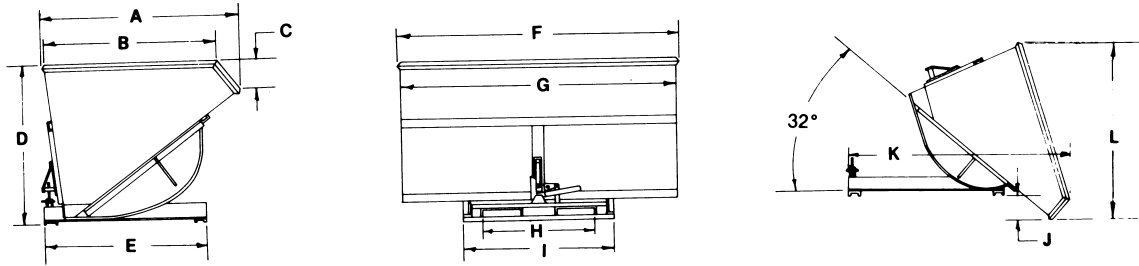

HEAVY DUTY SELF DUMPING HOPPERS LOW PROFILE MODELS

MODEL	VOL CAP	WT CAP*	A	B	C	D	E	F	G	H	I	J	K	L	SHIP WT
H-250LP	2½ Yd.	6,000#	66"	59½"	7½"	48"	56½"	65½"	62"	47¼"	54½"	5"	87"	65"	1151#
H-300LP	3 Yd.	5,000#	66"	59½"	7½"	48"	56½"	85½"	82"	47¼"	54½"	5"	87"	65"	1304#
H-350LP	3½ Yd.	5,000#	66"	59½"	7½"	48"	56½"	99½"	96"	47¼"	54½"	5"	87"	65"	1416#

*Weight capacity factory test up to weights shown.