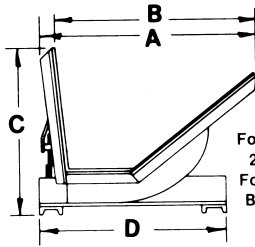

OPEN END SELF DUMPING HOPPERS

Fork Opening
2¾" High.
Forks Should
Be As Wide
As "F"

Enter
Fork
Here

MODEL	A	B	C	D	E	F	G	H	I	J	K	SHIP WT
HOE-1	37½"	34½"	30"	33"	MIN 42"	30½"	37½"	6"	47½"	42°	38"	360#
HOE-2	67"	64"	46½"	48½"	MIN 54"	30½"	40"	12½"	77"	37°	65½"	690#

* Item E may be increased as required in 6" increments. Weight capacity – Factory tested up to 6,000 lbs.