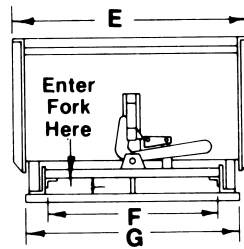

OPEN END SELF DUMPING HOPPERS

Fork Opening
2¾" High.
Forks Should
Be As Wide
As "F"

Enter
Fork
Here

MODEL	A	B	C	D	E	F	G	H	I	J	K	SHIP WT
HOE-1	37½"	34½"	30"	33"	MIN 42"	30½"	37½"	6"	47½"	42°	38"	360#
HOE-2	67"	64"	46½"	48½"	MIN 54"	30½"	40"	12½"	77"	37°	65½"	690#

* Item E may be increased as required in 6" increments. Weight capacity – Factory tested up to 6,000 lbs.