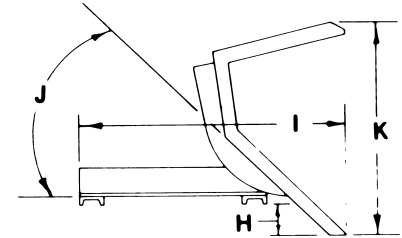

OPEN END SELF DUMPING HOPPERS

Fork Opening
2¾" High.
Forks Should
Be As Wide
As "F"

Enter
Fork
Here

MODEL	A	B	C	D	E	F	G	H	I	J	K	SHIP WT
HOE-1	37½"	34½"	30"	33"	MIN 42"	30½"	37½"	6"	47½"	42°	38"	360#
HOE-2	67"	64"	46½"	48½"	MIN 54"	30½"	40"	12½"	77"	37°	65½"	690#

* Item E may be increased as required in 6" increments. Weight capacity – Factory tested up to 6,000 lbs.